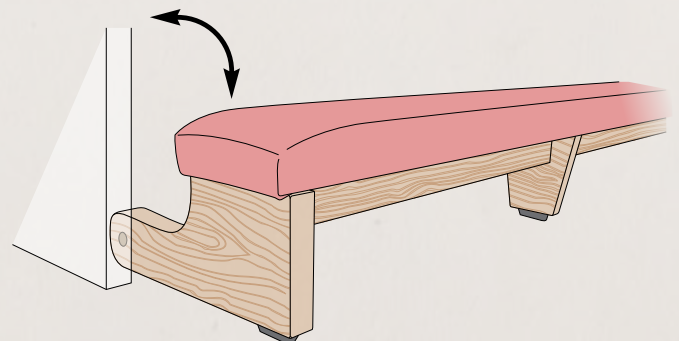

Pew Edge Detail

Pew Accessories

4113 Card & Four Cup Holder
13" w x 1-1/2" d, 4-5/8" h. Cup silencers included (not shown)

Note: Custom sizes available at additional cost. Card holders are made of solid oak with rounded edges. Holds pencils, cards, or envelopes. All hardware included.

Pew Kneelers

Most of our projects include wood frame kneelers, but we also offer metal frame kneelers if the need arises. Wood kneelers have 1" thick ends and 1-1/4" 6# density foam over a 3/4" plywood cushion board. Standard depth on kneeler pads is 5" with a height from the floor of 7-3/8".