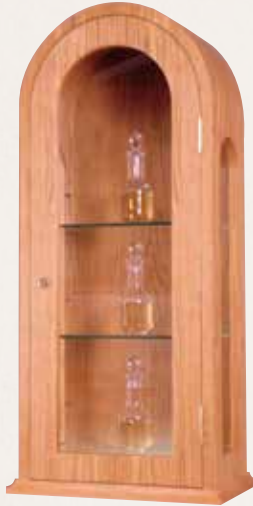

Ambries

709 Ambry w/glass panels, glass shelves, and a brass lock. 16" w x 9" d, 35" h \$3,495
(Christal Set not included)

727 Ambry Solid oak w/glass panels and adjustable wood or glass shelves, w/a brass lock. 17" w x 10" d, 31" h \$2,850