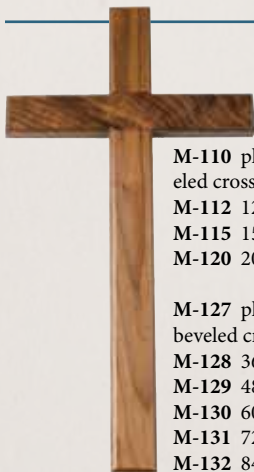

Church, Chapel, & Classroom

M-110 plain walnut, beveled cross. 10" h $45
M-112 12" h $45
M-115 15" h $50
M-120 20" h $60
M-127 plain oak, beveled cross. 24" h $95
M-128 36" h $165
M-129 48" h $260
M-130 60" h $395
M-131 72" h $615
M-132 84" h $820
M-133 96" h $1,040