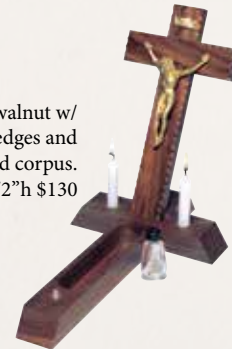

M-500 walnut w/gold sprayed corpus. 13-1/4" h $130
M-502E cherry w/gold sprayed corpus. 13-1/4" h $125

M-602 walnut w/scalloped edges and gold sprayed corpus. 11-1/2" h $130

Standing Crucifixes