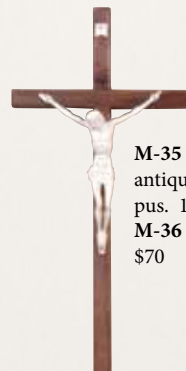

M-35 walnut w/
antique ivory cor-
pus. 12”h $55
M-36 15”h
$70