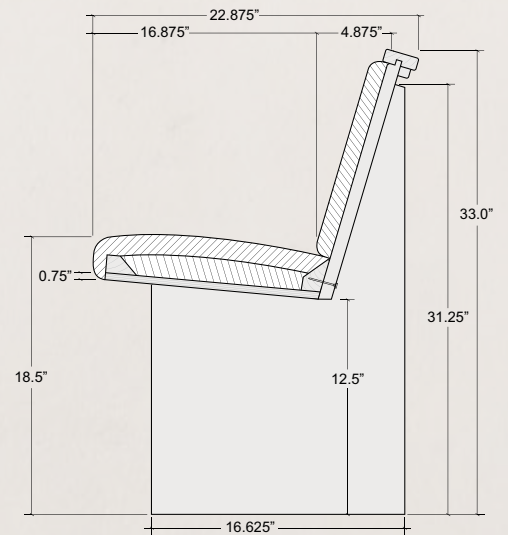

Pews Bodies

Pew seats, backs and ends can be manufactured in various combinations to meet your specific requirements. We offer three basic pew body designs which follow:

101 Solid wood seat and back

Seats are machined from 6/4 lumber (1.50" raw lumber thickness). Final thickness will be approximately 1-3/16". Seats have a scooped out contoured area for comfort. Boards are glued up with tongue and groove construction. Seats are reinforced underneath with a 1.5" thickness x 2.5" height lateral brace.

Backs are machined from 4/4 lumber (1" raw lumber thickness). Final thickness will be approximately .75". Boards are glued up with tongue and groove construction. The cap rail is fastened to the pew back with tongue and groove construction.

102 Padded seat and wood back

Seats are manufactured with a .75" veneer core plywood base with solid poplar rails across the front and back for support and anchoring. Foam is 4" thickness with 2.6# density and 45 - 48# compression ratio. Many fabrics are available for a covering.

Backs are machined from 4/4 lumber (1" raw lumber thickness). Final thickness will be approximately .75". Boards are glued up with tongue and groove construction. The cap rail is fastened to the pew back with tongue and groove construction.

103 Padded seat and back

Seats are manufactured with a .75" veneer core plywood base with solid poplar rails across the front and back for support and anchoring. Foam is 4" thickness with 2.6# density and 45 - 48# compression ratio. Many fabrics are available for a covering.