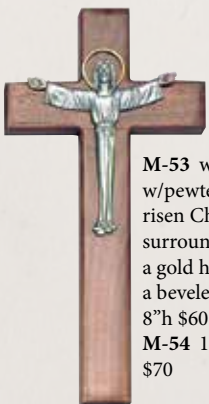

M-423 walnut
w/Angelia
Tripi corpus
on a block
cross. 20”h
$145

M-53 walnut
w/pewter
risen Christ
surrounded by
a gold halo on
a beveled cross.
8”h $60
M-54 10”h
$70