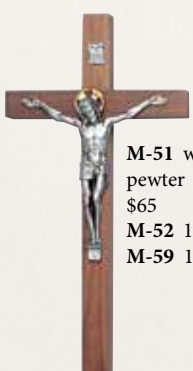

M-43 walnut
w/silver
plated corpus.
12”h $105

M-51 walnut w/
pewter corpus. 8”h
$65
M-52 10”h $70
M-59 12”h $75