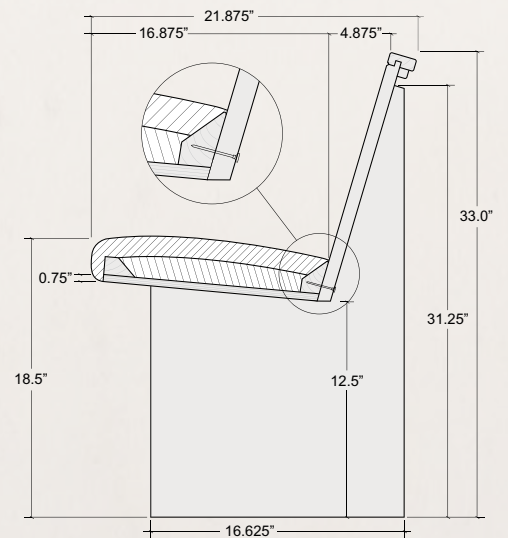

Pews Bodies

Pew seats, backs and ends can be manufactured in various combinations to meet your specific requirements. We offer three basic pew body designs which follow:

101 Solid wood seat and back

Seats are machined from 6/4 lumber (1.50" raw lumber thickness). Final thickness will be approximately 1-3/16". Seats have a scooped out contoured area for comfort. Boards are glued up with tongue and groove construction. Seats are reinforced underneath with a 1.5" thickness x 2.5" height lateral brace.

Backs are machined from 4/4 lumber (1" raw lumber thickness). Final thickness will be approximately .75". Boards are glued up with tongue and groove construction. The cap rail is fastened to the pew back with tongue and groove construction.

102 Padded seat and wood back

Seats are manufactured with a .75" veneer core plywood base with solid poplar rails across the front and back for support and anchoring. Foam is 4" thickness with 2.6# density and 45 - 48# compression ratio. Many fabrics are available for a covering.

Backs are machined from 4/4 lumber (1" raw lumber thickness). Final thickness will be approximately .75". Boards are glued up with tongue and groove construction. The cap rail is fastened to the pew back with tongue and groove construction.

103 Padded seat and back

Seats are manufactured with a .75" veneer core plywood base with solid poplar rails across the front and back for support and anchoring. Foam is 4" thickness with 2.6# density and 45 - 48# compression ratio. Many fabrics are available for a covering.