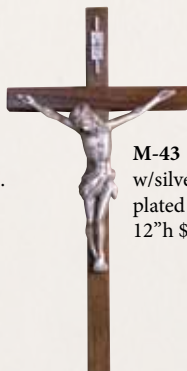

M-28 walnut w/
gold sprayed corpus.
10”h $55
M-30 12”h $60
M-50 15”h $75

M-43 walnut
w/silver
plated corpus.
12”h $105