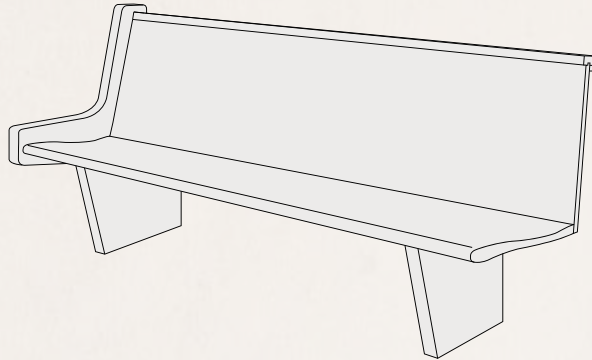

Pews Bodies

Pew seats, backs and ends can be manufactured in various combinations to meet your specific requirements. We offer three basic pew body designs which follow:

101 Solid wood seat and back

Seats are machined from 6/4 lumber (1.50" raw lumber thickness). Final thickness will be approximately 1-3/16". Seats have a scooped out contoured area for comfort. Boards are glued up with tongue and groove construction. Seats are reinforced underneath with a 1.5" thickness x 2.5" height lateral brace.

Backs are machined from 4/4 lumber (1" raw lumber thickness). Final thickness will be approximately .75". Boards are glued up with tongue and groove construction. The cap rail is fastened to the pew back with tongue and groove construction.