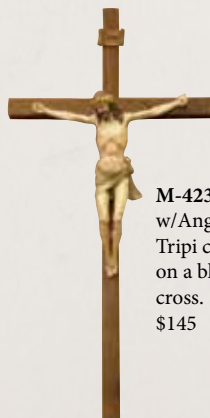

M-88 walnut w/
Demetz risen
Christ corpus on
a modern style
cross. 20”h
$160

M-423 walnut
w/Angelia
Tripi corpus
on a block
cross. 20”h
$145