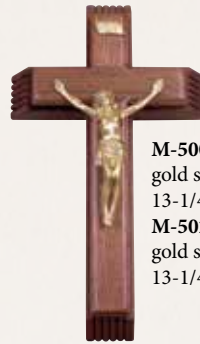

Sick Call Sets

Candles and holy water bottle are included with all the Sick Call Sets. The candles and bottles are fitted to a special storage area in the back of the cross. Candles should be lit for sick calls in the home and whenever the Blessed Sacrament is brought to the home. Beeswax candles, and holy water bottle included.

Standing Crucifixes

Church, Chapel, & Classroom