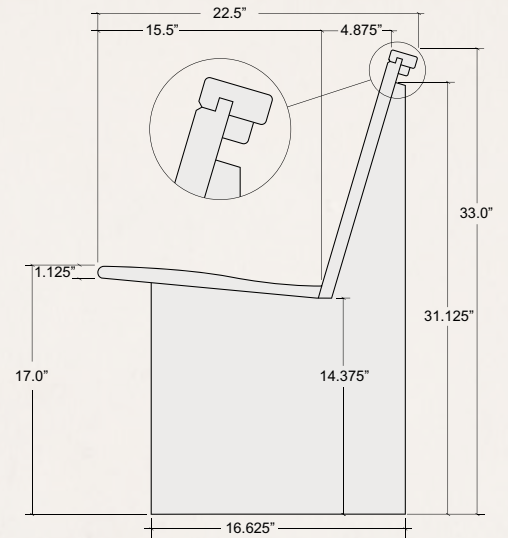

Pews Bodies

Pew seats, backs and ends can be manufactured in various combinations to meet your specific requirements. We offer three basic pew body designs which follow:

101 Solid wood seat and back

Seats are machined from 6/4 lumber (1.50" raw lumber thickness). Final thickness will be approximately 1-3/16". Seats have a scooped out contoured area for comfort. Boards are glued up with tongue and groove construction. Seats are reinforced underneath with a 1.5" thickness x 2.5" height lateral brace.

Backs are machined from 4/4 lumber (1" raw lumber thickness). Final thickness will be approximately .75". Boards are glued up with tongue and groove construction. The cap rail is fastened to the pew back with tongue and groove construction.

102 Padded seat and wood back

Seats are manufactured with a .75" veneer core plywood base with solid poplar rails across the front and back for support and anchoring. Foam is 4" thickness with 2.6# density and 45 - 48# compression ratio. Many fabrics are available for a covering.

Backs are machined from 4/4 lumber (1" raw lumber thickness). Final thickness will be approximately .75". Boards are glued up with tongue and groove construction. The cap rail is fastened to the pew back with tongue and groove construction.

103 Padded seat and back

Seats are manufactured with a .75" veneer core plywood base with solid poplar rails across the front and back for support and anchoring. Foam is 4" thickness with 2.6# density and 45 - 48# compression ratio. Many fabrics are available for a covering.