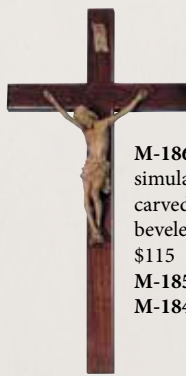

M-186 walnut w/
simulated hand
carved corpus on a
beveled cross. 15”h
$115
M-185 10”h $95
M-184 12”h $100