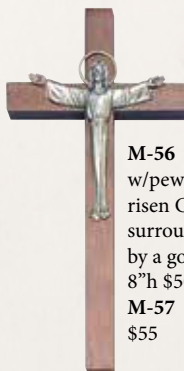

M-97 walnut
w/ivory
stoneware
corpus on a
beveled cross.
20”h \$145

M-28 walnut w/
gold sprayed corpus.
10”h \$55
M-30 12”h \$60
M-50 15”h \$75

M-43 walnut
w/silver
plated corpus.
12”h \$105

M-51 walnut w/
pewter corpus. 8”h
\$65
M-52 10”h \$70
M-59 12”h \$75