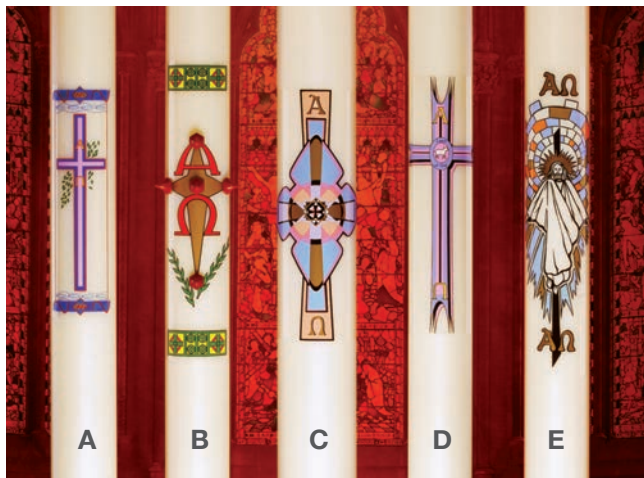

Symbol of New Life...Lux Mundi Paschal Candles.

Celtic, Chi-Rho, Latin, Fish, Byzantine, Pax