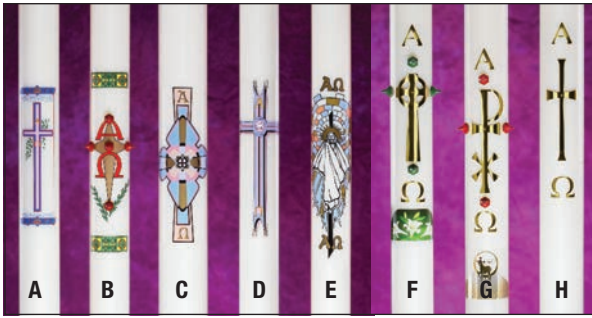

## PASCHAL CANDLE SHELLS

Please specify design A, B, C, D, E or one of our Brass Crosses: F - L with or without Adornment: Paschal Lamb, Easter Lily at \$14 each. Nails available upon request at \$33 Per Set. Please specify Red, White, Gold, or Green.