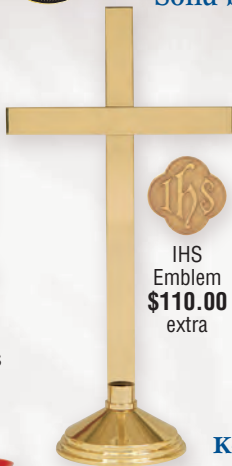

K484 Vase
9"H., 5" base.
With stainless steel liner.
\$625.00 ea.

K481 Cross
24"H., 7" base.
\$875.00 ea.

IHS Emblem
\$110.00 extra

K480 Candlestick
12"H., 5" base,
7/8" socket.
Candle not included.
\$575.00 ea.