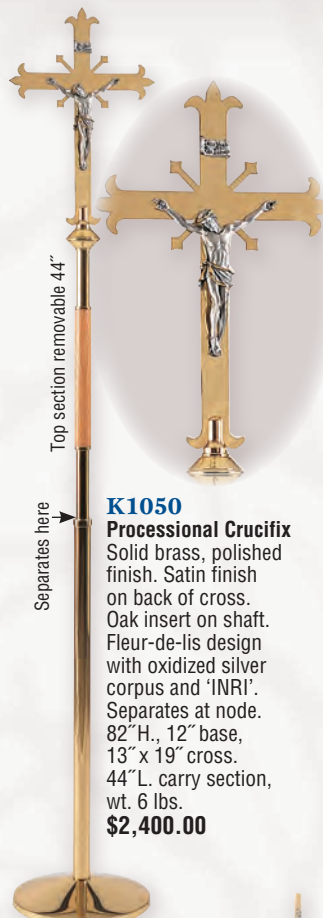

K1040
Processional Cross
Solid brass, polished finish. Oak wood insert. Celtic design with four ruby glass stones. Separates at center node. 82" H., 12" base, 13" x 18" cross. 44" L. carry section, wt. 5 lbs.
$2,300.00