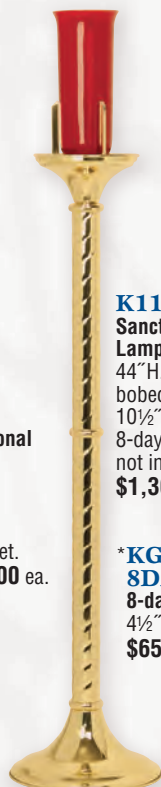

K1132 Altar Candelabra
Adjustable arms,
7/8" sockets. Candles not included.
7-light,
18"H., 7" base . . **$1,200.00 ea.**
5-light,
16"H., 7" base . . **$1,150.00 ea.**
3-light,
14"H., 5" base . . **$1,090.00 ea.**

K1138
Processional
Candle
Holder
42"H.,
9" base,
1 1/2" socket.
$1,325.00 ea.

K1133
Sanctuary
Lamp
44"H. to
bobeche,
10 1/2" base.
8-day glass
not included.*
$1,365.00 ea.

***KGLOBE-
8DAY**
8-day Glass
4 1/2" x 10".
$65.00