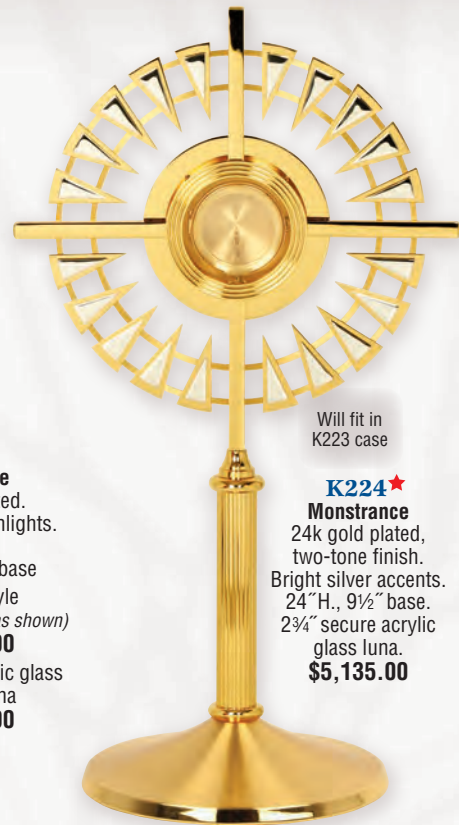

Will fit in K223 case

K224★

Monstrance

24k gold plated,

two-tone finish.

Bright silver accents.

24" H., 9 1/2" base.

2 3/4" secure acrylic glass luna.

$5,135.00