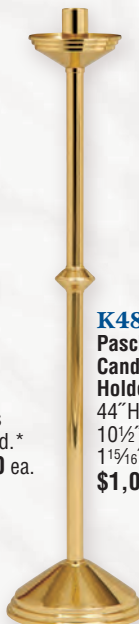

K483 Sanctuary Lamp
44"H. to
bobeche,
10 1/2" base.
8-day glass
not included.*
$1,215.00 ea.

K485 Paschal Candle Holder
44"H.,
10 1/2" base,
1 15/16" socket.
$1,075.00 ea.