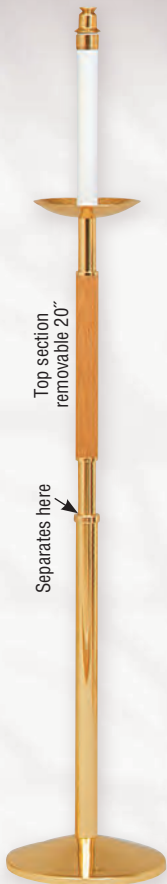

Processional Torches

★ **Made in USA**

K491
Processional Candlestick
Solid brass with oak wood highly polished and clear lacquered. Separates at node for processional use. 44"H. to bobèche, 10½" base, 1½" socket. **Candles not included.**
$1,075.00 ea.
Plexiglass Wax Protector
$27.50 extra