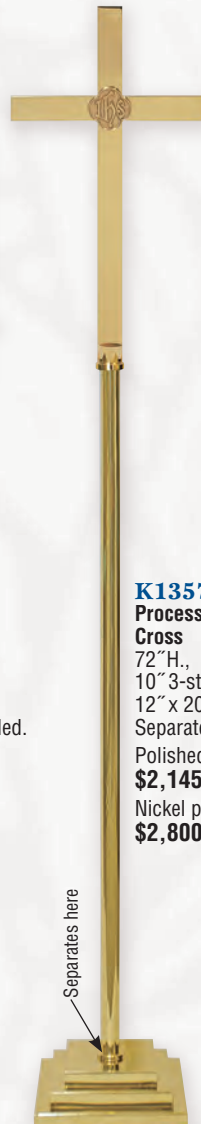

K1353

Sanctuary Lamp

5"H., 5" 3-step base.
8-day glass not included.*
Polished brass **\$595.00**
Nickel plated **\$795.00**

K1358

Floor Candlestick

48"H.,
10" 3-step base,
1 1/2" socket.
Polished brass **\$1,260.00**
Nickel plated **\$1,680.00**