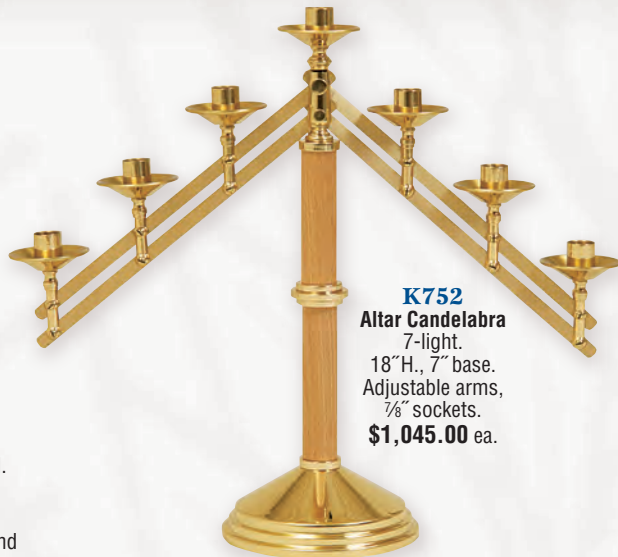

K1357

Processional Cross

72"H.,
10" 3-step base,
12" x 20" cross.
Separates at base.
Polished brass **\$2,145.00**
Nickel plated **\$2,800.00**

Separates here

K552

Advent Wreath

Solid brass,
polished finish.
48"H. to top of ring,
10" 3-step base,
21" ring, 1 1/2" sockets.
Center adaptable to
any size candle.
Candles not included.
Polished brass **\$2,475.00**
Nickel plated **\$3175.00**

***KGLOBE-SDAY**
8-Day Glass
4 1/2" x 10".
\$65.00

Sanctuary Appointments

Solid brass and oak. High polished finish and clear lacquered. **★ Made in USA**

K750
Candlestick
12"H., 5" base,
7/8" socket.
\$515.00 ea.

K752
Altar Candelabra
7-light.
18"H., 7" base.
Adjustable arms,
7/8" sockets.
\$1,045.00 ea.

Replace
corpus with
this IHS at
no additional
charge.

Top section removable

Separates here

K757
Processional
Crucifix
80"H.,
12" base,
20" oak cross
with brass tips,
oxidized silver
corpus.
\$2,145.00