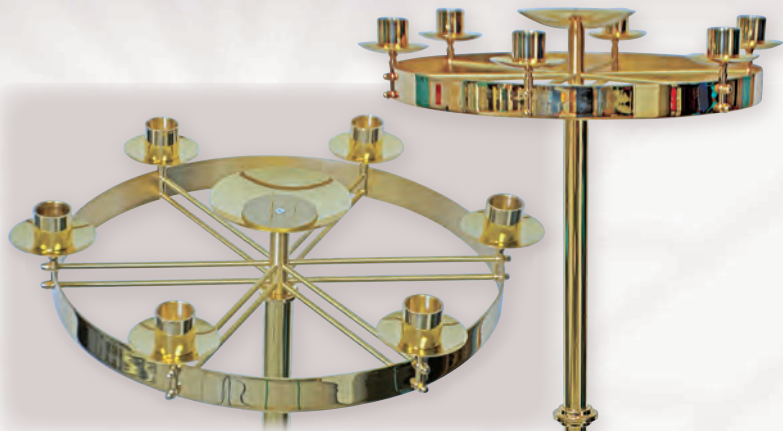

Lenten Items

K619★
Lenten Wreath
Solid brass, two-tone finish.
48" H. to top of ring,
12" base, 21" ring,
6 positions on outer ring,
1½" sockets.
Center adaptable to
any size candle.
$2,595.00