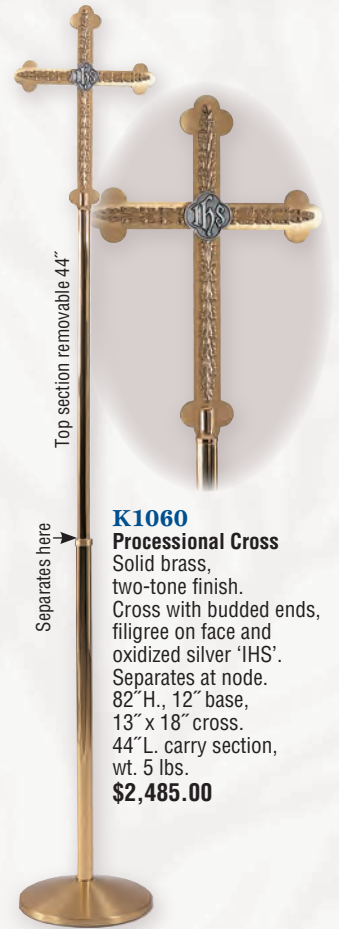

Processional Crucifixes & Candlesticks

All crucifixes have the option of replacing corpus with an IHS emblem

★ Made in USA