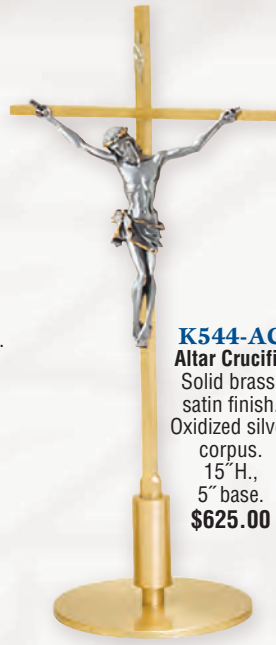

K146
Crucifix
Solid brass,
two-tone finish.
Oxidized silver
corpus.
15" H.,
5" base.
$765.00

K544-AC
Altar Crucifix
Solid brass,
satin finish.
Oxidized silver
corpus.
15" H.,
5" base.
$625.00