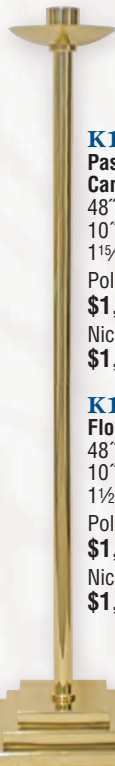

K1353

Sanctuary Lamp

5"H., 5" 3-step base.
8-day glass not included.*
Polished brass **$595.00**
Nickel plated **$795.00**

K1358

Floor Candlestick

48"H.,
10" 3-step base,
1 1/2" socket.
Polished brass **$1,260.00**
Nickel plated **$1,680.00**