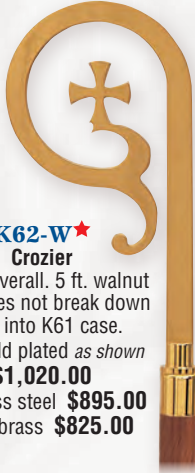

K62-W★
Crozier
72" H. overall. 5 ft. walnut staff does not break down to fit into K61 case. 24k gold plated as shown **$1,020.00**
Stainless steel **$895.00**
Satin brass **$825.00**