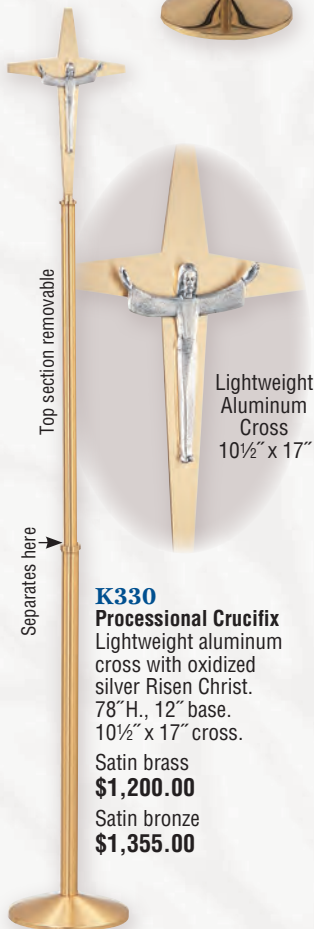

K330
Processional Crucifix
Lightweight aluminum cross with oxidized silver Risen Christ. 78" H., 12" base, 10½" x 17" cross. Satin brass
$1,200.00
Satin bronze
$1,355.00