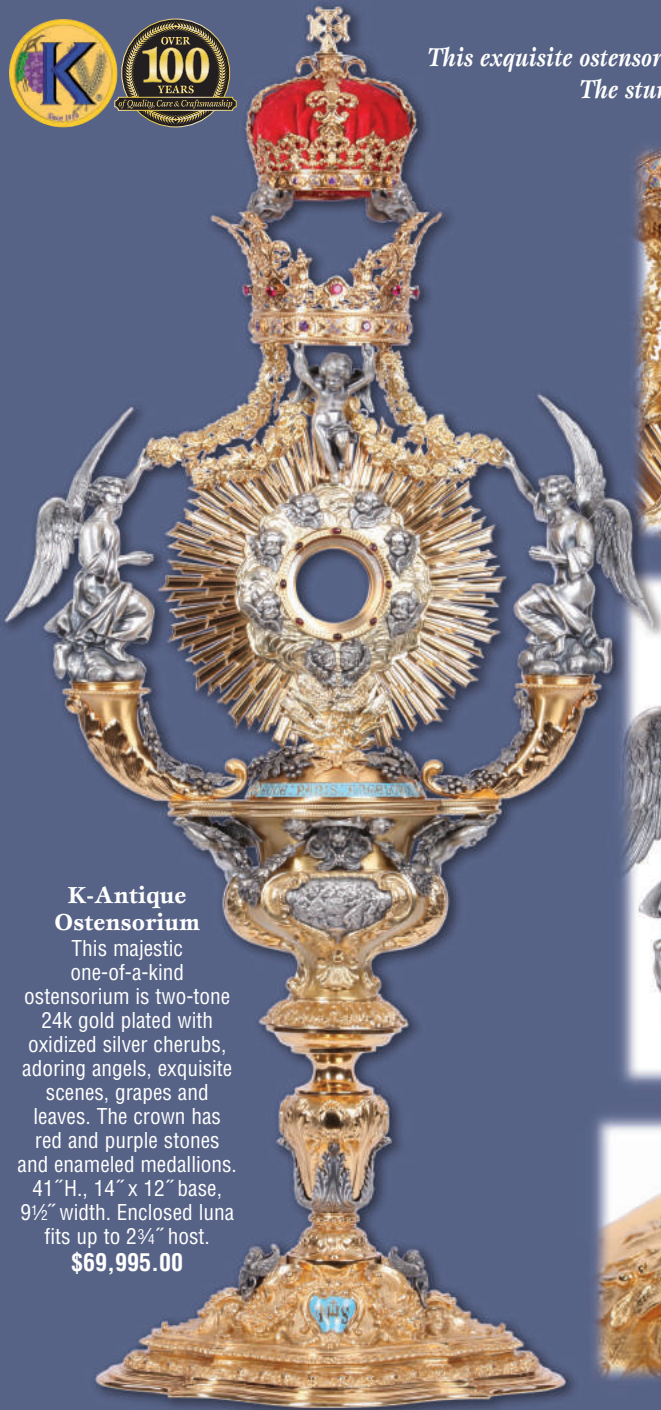

K-Antique Ostensorium
This majestic one-of-a-kind ostensorium is two-tone 24k gold plated with oxidized silver cherubs, adoring angels, exquisite scenes, grapes and leaves. The crown has red and purple stones and enameled medallions. 41" H., 14" x 12" base, 9½" width. Enclosed luna fits up to 2¾" host.
\$69,995.00