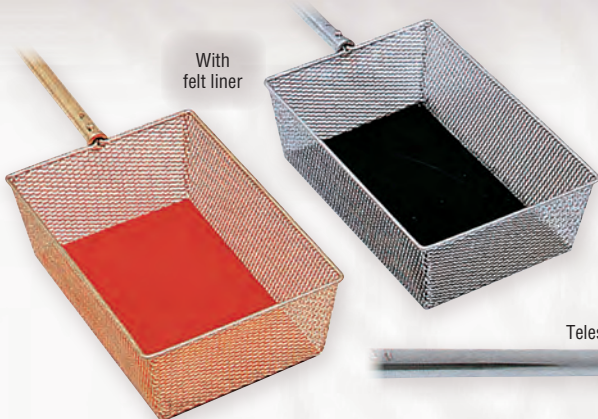

School bells can be engraved

Collection Baskets & Plates

With felt liner

K448★
Collection Basket
Nickel or brass plated.
Telescoping handle extends 45" to 66".
Basket is 8" x 12" x 4" deep.
Nickel with telescoping handle... **\$445.00**
Nickel with 3" rigid handle... **\$365.00**
Brass with telescoping handle... **\$465.00**
Brass with 3" rigid handle... **\$380.00**