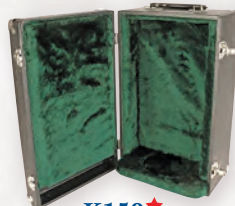

K159★
Monstrance Case
For monstrances with maximum dimensions of 18"H., 11" face and 6 1/2" base.
$610.00