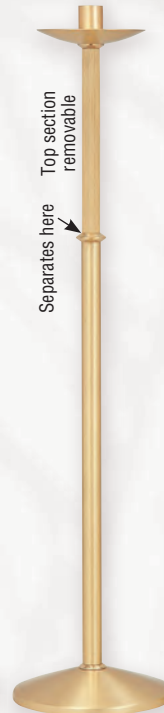

K602
Processional Torch
44"H., 10½" base, 1½" socket. Separates at node. Shaft of top section has textured finish. Satin brass
$745.00
Satin bronze
$785.00
Polished brass
$920.00
Polished bronze
$960.00