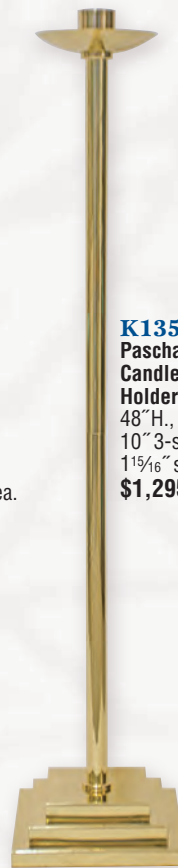

K1135★
Paschal Candle Holder
42" H.,
10½" base,
1½" socket.
$1,215.00 ea.

K1355★
Paschal Candle Holder
48" H.,
10" 3-step base,
1½" socket.
$1,295.00