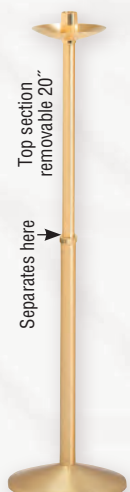

K621
Processional Candlestick
42" H., 10½" base, 1½" socket. Satin brass
$785.00 ea.
Satin bronze
$855.00 ea.