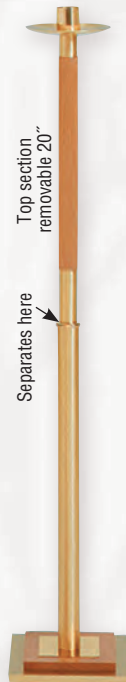

K131
Processional Candlestick
Combination oak and satin brass. 42"H., 8" sq. base, 1½" sockets.
$675.00 ea.