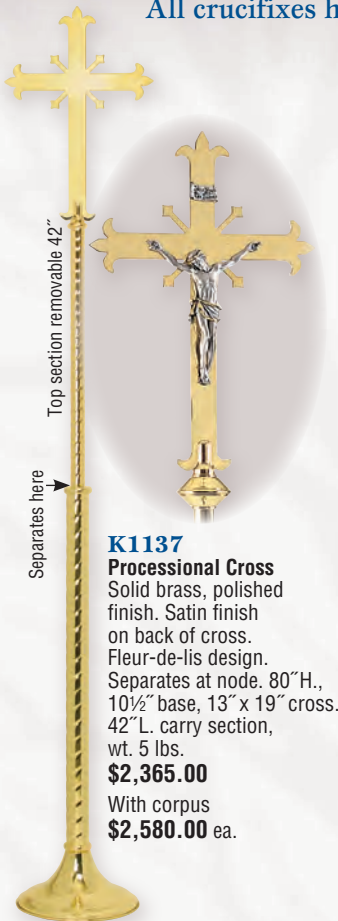

Processional Crucifixes & Candlesticks

All crucifixes have the option of replacing corpus with an IHS emblem

★ Made in USA

K1137
Processional Cross
Solid brass, polished finish. Satin finish on back of cross. Fleur-de-lis design. Separates at node. 80" H., 10½" base, 13" x 19" cross. 42" L. carry section, wt. 5 lbs.
$2,365.00
With corpus
$2,580.00 ea.