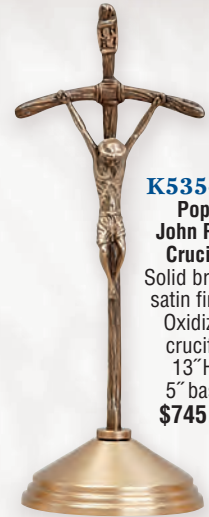

K525-AC
Crucifix
Solid brass,
satin finish.
Oxidized silver
corpus.
15" H.,
5" base.
$595.00

K535-AC
Pope John Paul Crucifix
Solid bronze,
satin finish.
Oxidized crucifix.
13" H.,
5" base.
$745.00