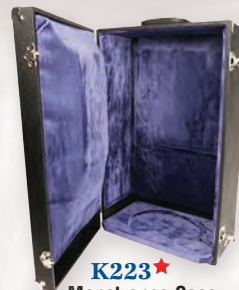

K223★
Monstrance Case
For monstrances with maximum dimensions of 24 1/2" H., 15" face and 9 3/4" base.
$795.00