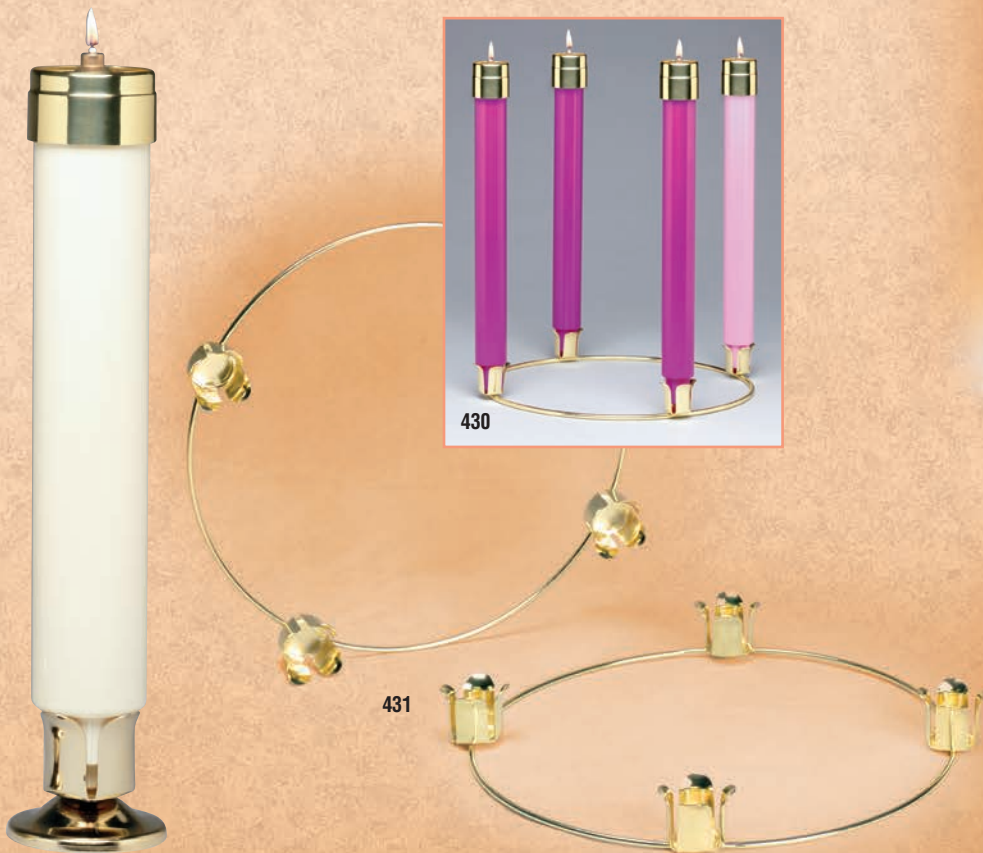

EMITTE ELITE LITE

The candle light for the next century. Easy to use, no messy liquid refills. The liquid cartridge is encased in a candle-like plastic casing. Just remove the entire light and replace with a new one. This candle comes in two sizes and will fit a multitude of candle sockets.

CANDELABRA & ALTAR CANDLE

For use in a candelabra or as a 1 1/8" altar candle

(candelabra & brass followers not included)

Code	Description	Quantity	Price
59041	Candelabra & Altar Candle – Approx. burn time 12 to 14 hrs. 12" x 1 1/8" (7/8" at peg)	30 candles	\$96.85
59043	Brass Followers for Candelabra Candles	Set of 7	51.50
59044	Brass Followers for Candelabra Candles	each	8.35
59045	Sleeve to convert from Candelabra Candle to 1 1/8" Altar Candles (1 1/8" sleeve)	each	5.80
59048	1 1/8" Glass Shield	each	7.40

ALTAR ELITE LITE

(brass followers not included)

Used in the following sockets 2", 1 1/2", and APE socket

59042	12" x 2" (base fit 1 1/2") – Approx. burn time 30 to 35 hrs.	\$89.05 dz.
59046	Brass Follower for 2" Candles	11.85 ea.
59047	Sleeve to convert to a 2" and APE socket (2" sleeve)	10.25 ea.
59049	2" Glass Shield	11.05 ea.
431	1 1/2" Advent Ring Only	25.10 ea.