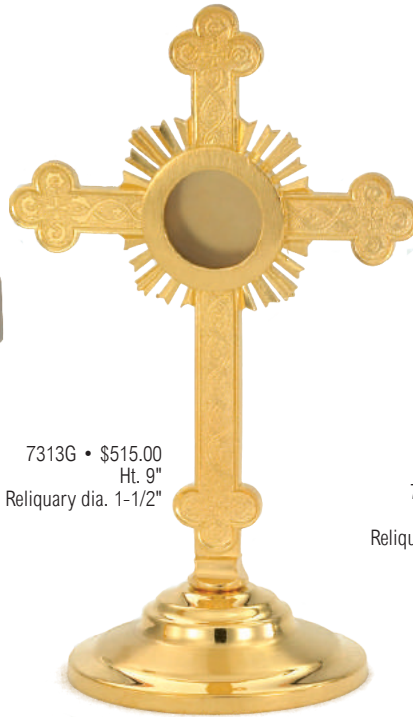

Crozier Case

S-1913 • Crozier  
Lamb of God  
Total Ht. 71"  
\$3900.00 includes case

HEIGHTS AND DIAMETERS MAY HAVE SLIGHT VARIATIONS

# Reliquaries & Monstrances

RELIQUARIES PROUDLY MADE IN THE USA  MONSTRANCES IMPORTED FROM EUROPE • ALL ITEMS ARE 24 KT GOLD PLATE

RELIQUARIES & MONSTRANCES

8254G • \$185.00  
Ht. 6-5/8"  
Reliquary dia. 1-1/2"

9554G • \$195.00  
Ht. 6"  
Reliquary dia. 1-1/2"

7313G • \$515.00  
Ht. 9"  
Reliquary dia. 1-1/2"

7318G • \$575.00  
Ht. 9-1/4"  
Reliquary dia. 1-15/16"

M-2032 • \$3550.00  
Monstrance accepts  
hosts up to 6"  
Ht. 35-1/2"