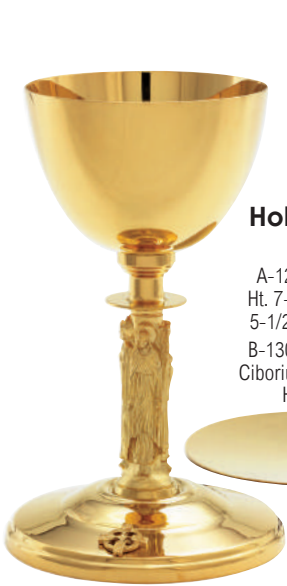

Chalices & Ciboria

PROUDLY MADE IN THE USA ALL ITEMS ARE 24 KT GOLD PLATE • ALL HOST CAPACITIES ARE BASED ON 1-3/8"

CHALICES & CIBORIA

Holy Family Stem

A-129G • $585.00
Ht. 7-7/8" • 12 oz.
5-1/2" Scale Paten
B-130G • $585.00
Ciborium • Host 175
Ht. 8-3/8"