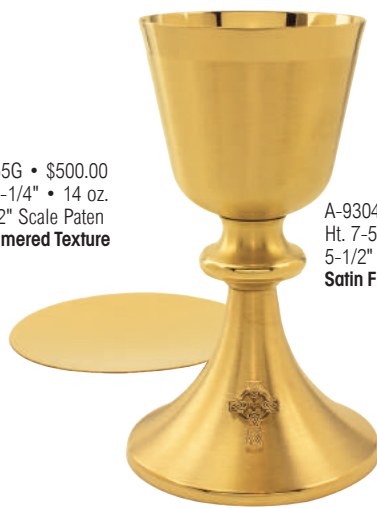

A-765G • $500.00
Ht. 7-1/4" • 14 oz.
5-1/2" Scale Paten
Hammered Texture

B-9305G • $475.00
Ciborium • Host 175
Ht. 8-1/8"
Satin Finish

A-9304G • $475.00
Ht. 7-5/8" • 11 oz.
5-1/2" Scale Paten
Satin Finish